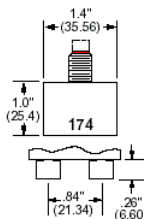

7,300pcs	174-Series Flat-Pak Manual Reset Circuit Protectors P/N: 17440-4E16F2J-24 Mfg: Bussman Copper *Hardware included