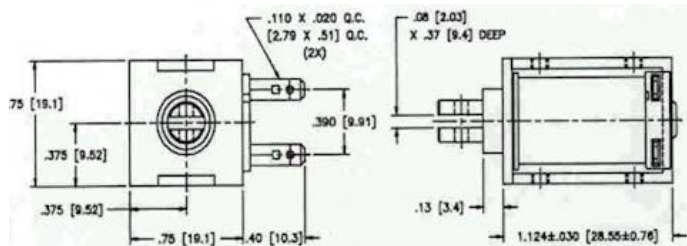

## ***D-Frame Solenoid***

12Vdc Pull Type [Box Frame]  
Continuous Duty 14ohm coil  
Dim: 2¼"x1.8"x1.5"  
Qty: 3,500pcs

## ***Tubular Solenoid***

12Vdc Pull Type  
Continuous Duty 29ohm coil  
Dim: ¾" diameter 1.5" body  
Qty: 1,500pcs

6.5" wire leads w quick connector  
Mounting hardware included  
2.25" Plunger (shaft)