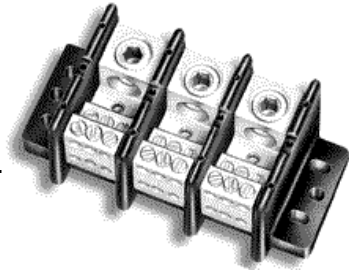

WALL TRAK RACEWAY SYSTEMS

P/N: 5600525

Mfg: Phoenix Contact

2 VAC Outlet fully enclosed

Qty: 57pcs

ALL ITEMS ARE
100% NEW AND
IN ORINIGAL
OEM PACKAGING

Ceramic Terminal Blocks

P/N: 240461

30A - 2W PK5 (2Sections)

Mfg: Farnell

Qty: 210pcs

Ceramic Terminal Blocks

P/N: 240461

30A - 2W PK5 (3Sections)

Mfg: Farnell

Qty: 35pcs

KESTPARTS

377 East 22nd Street - Paterson, NJ 07514
(Tel) 973-881-0881 (Fax) 973-881-7728